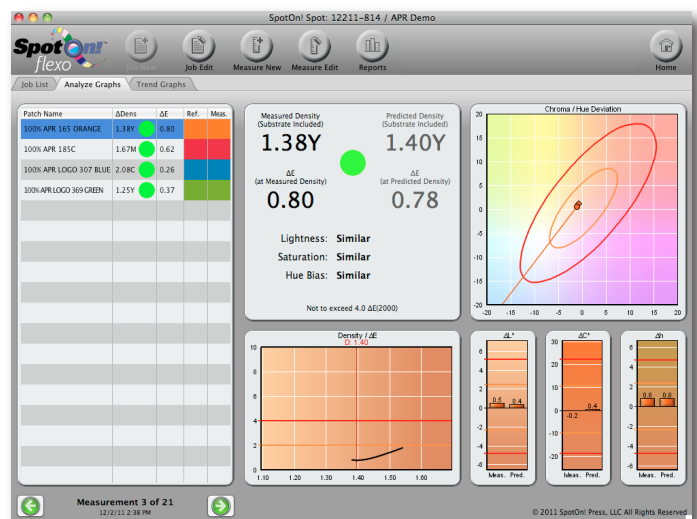

ROI Calculator

Enter your information in the blue fields

Press Hourly Rate

SpotOn! Flexo ROI (shifts)

Average Make-Ready Time (mins)

SpotOn! Flexo ROI (months)

Average Number of Jobs per Shift

Number of Shifts per Day

Estimated Make-Ready or Downtime Savings using SpotOn! Flexo (mins)